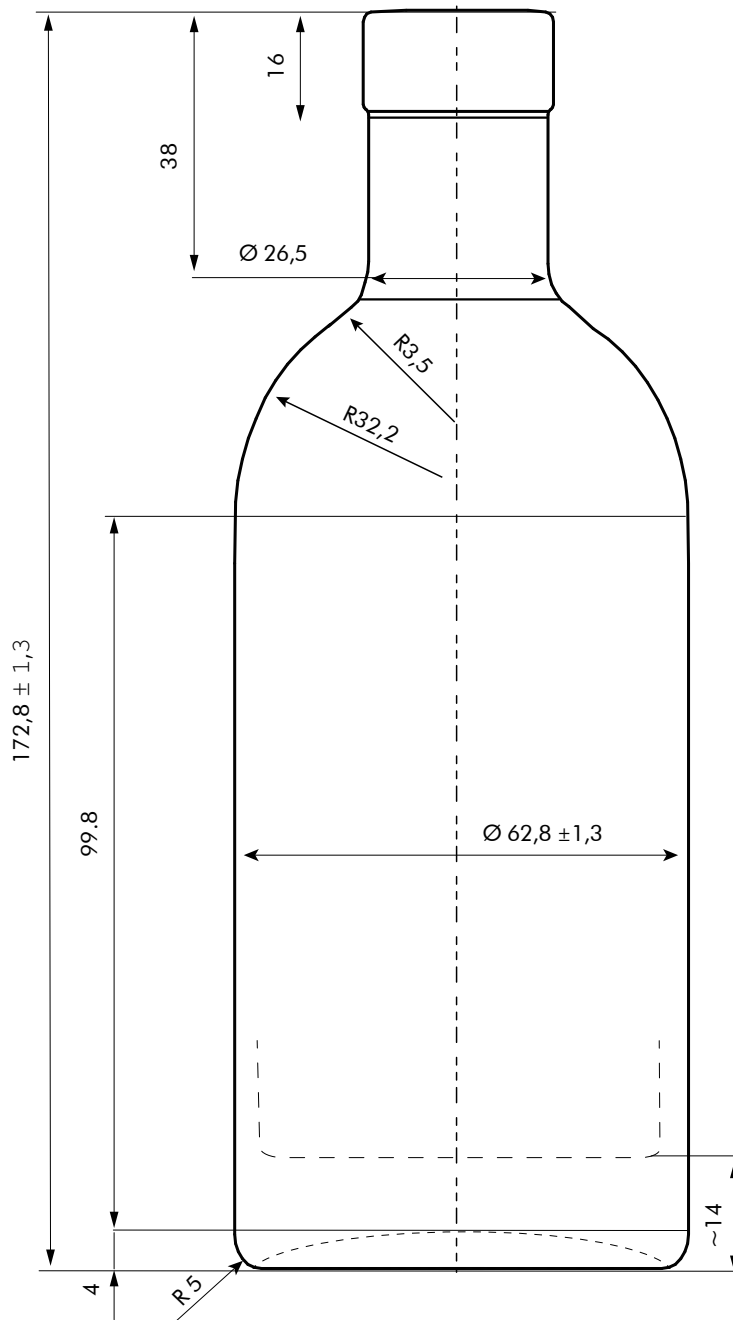

STANDART

0.250

MC
L A S S

- ⊘ Standard 0.250
- ⊘ Weight - 345 ± 10 g
- ⊘ Filling CAP - 250 ml
- ⊘ Color - Flint
- ⊘ Diameter - 62.8 ± 1.3

www.kmc.glass
sales@kmc.glass